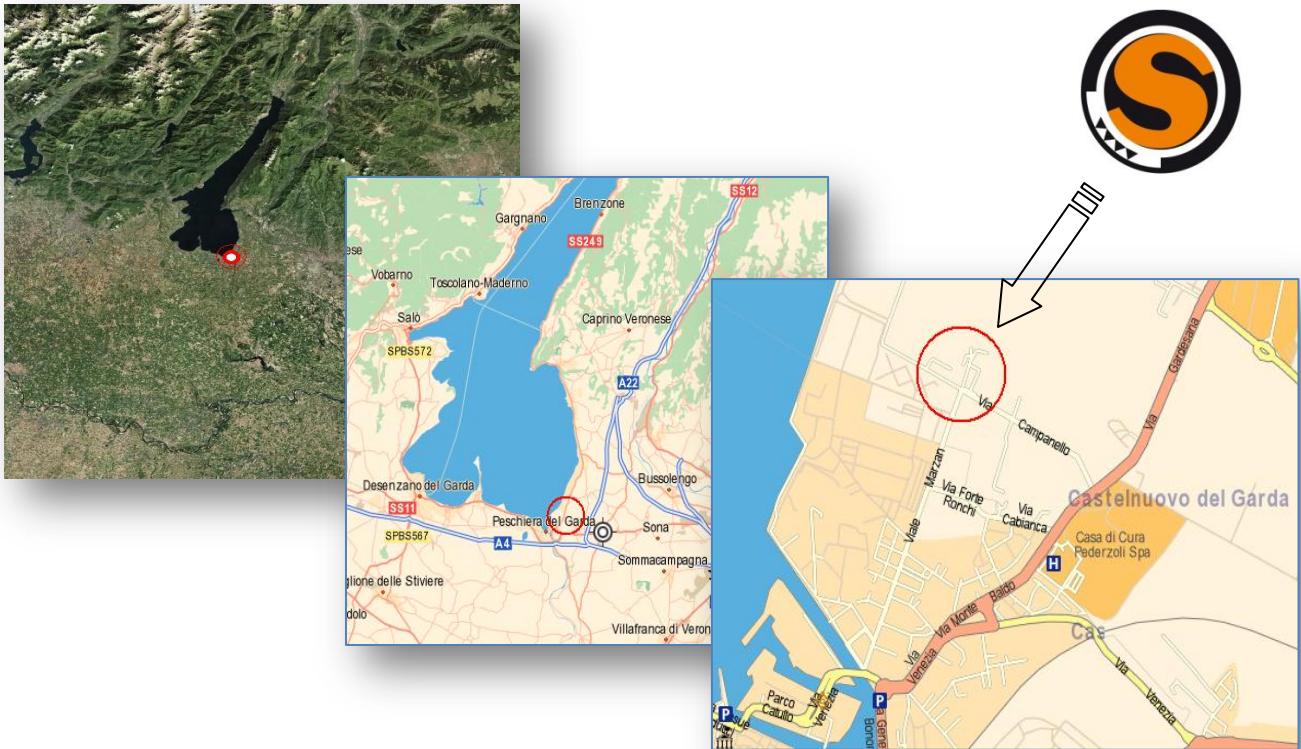

## **Autostrada A4 Milano-Venezia**

Uscita Autostradale Peschiera del Garda ( A4 ) seguire le indicazioni per GARDALAND , Lazise sulla strada provinciale SP249,  
100 metri dopo l’Ospedale (che rimane sulla destra)  
svoltare a sinistra in Via Campanello.

## **By plane:**

**Valerio Catullo** airport in Verona and the **Gabriele D' Annunzio** in Montichiari (BS),  
are just a few Km from us and are served by direct flights to and from the main Italian and European cities

### **Motorway A4 Milano-Venezia**

Exit at **Peschiera del Garda** follow direction of Garda and continue on SR 249, just after the hospital,  
to turn on the left in Campanello Street

### **Motorway A22 Modena-Brennero**

Coming from Brennero, exit at Affi and drive along the freeway Affi-Castelnuovo del Garda with direction  
**Peschiera del Garda**